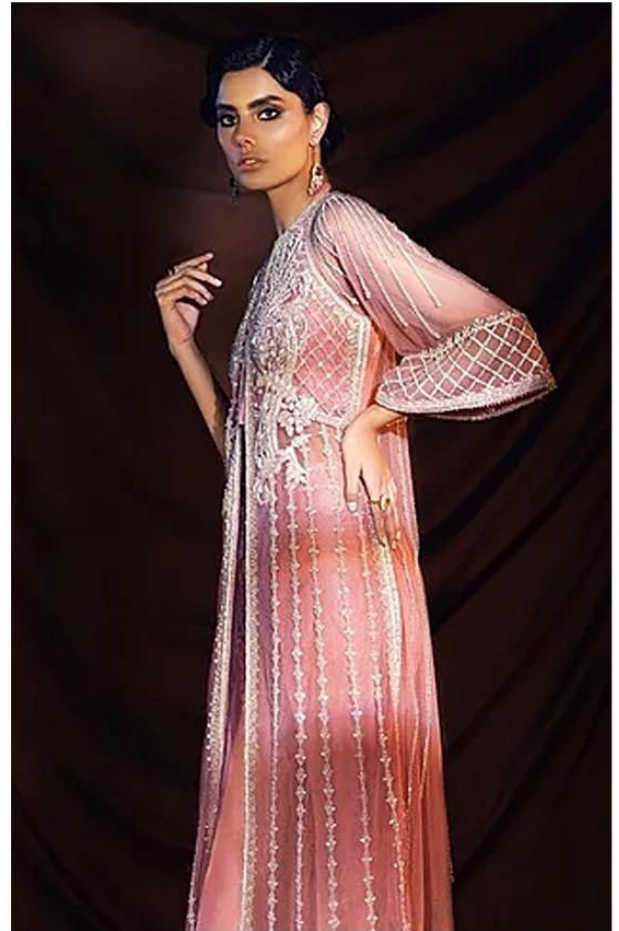

shraddha
DESIGNER

SD
shraddha
DESIGNER

Luxury Embroidery collection

SD Shraddha Designer

SD-0011

TOP- BUTTERFLY NET WITH HEAVY EMBROIDERY WORK

INER/BOTTOM- SANTOON

DUPATTA- BUTTERFLY NET WITH EMBROIDERY WORK