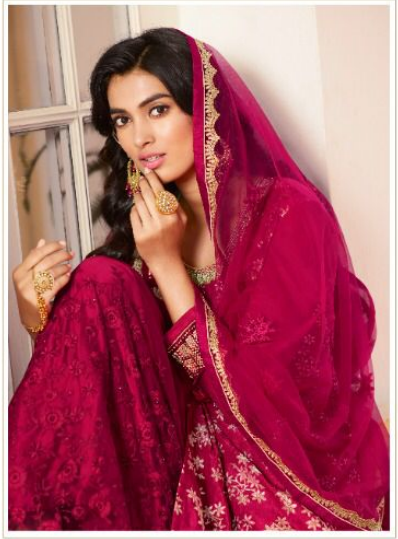

YOUTHFUL

EMBRACE YOUR ETHNIC SOUL WITH THE FINEST OF OUR YOUTHFUL AND MODERN ELEGANCE.