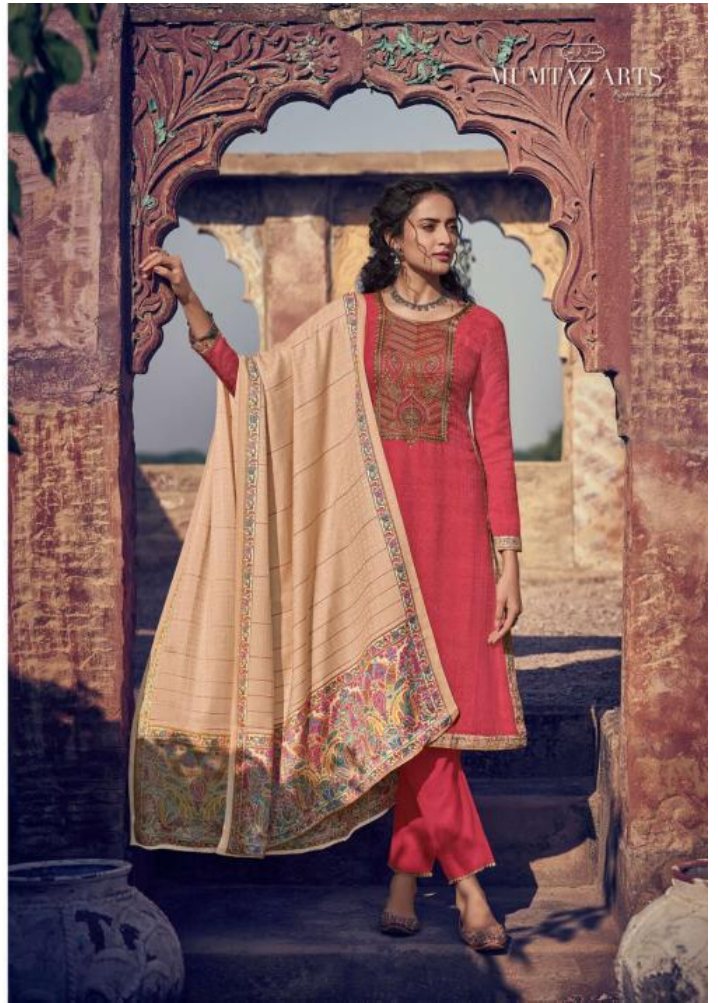

MUMTAZ ARTS®
Rajpuri ka Rang

Shikargah • 3007

ممتاز آرٹس
MUMTAZ ARTS®
Purveyors of Elegance

Shikargah • 3003

MUMTAZ ARTS
Purveyors of Luxury

Shikargah • 3005

ممتاز آرٹس
MUMTAZ ARTS
Reciprocity to Saree

Shikargah

PURE JAM SATIN DIGITAL PRINT WITH HEAVY NECK EMBROIDERY

Shikargah•3001

Shikargah•3002

Shikargah•3003

Shikargah•3004

Shikargah•3005

ممتاز آرٹس
MUMTAZ ARTS®
Purveyors to the Royals
Shikargah
PURE JAN SATHI DIGITAL PRINT WITH HEAVY BECK EMBROIDERY