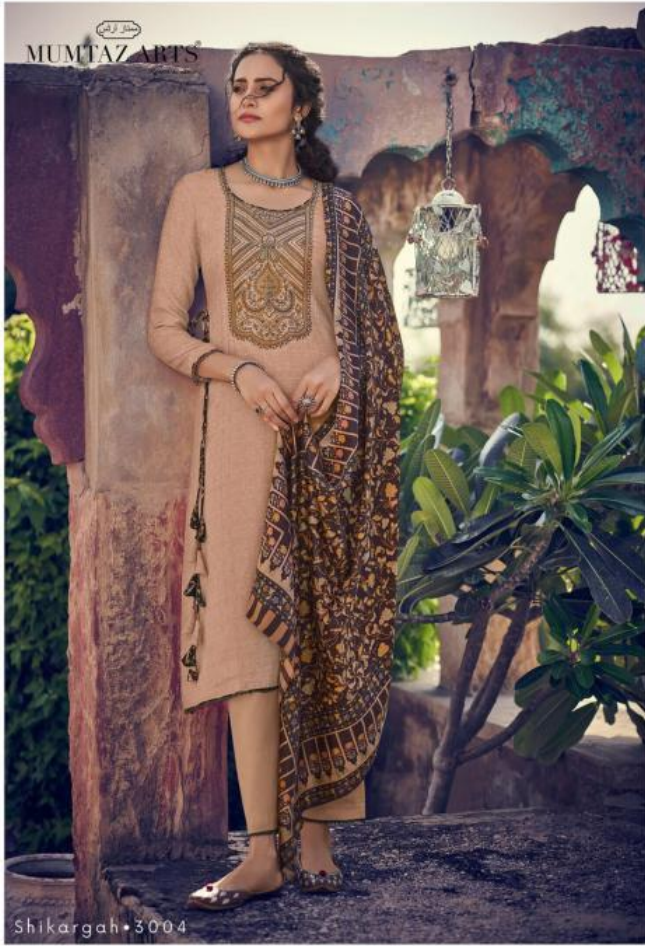

MUMTAZ ARTS®
Rajpuri ka Rang

Shikargah • 3007

ممتاز آرٹس
MUMTAZ ARTS®
Purveyors of Elegance

Shikargah • 3003

MUMTAZ ARTS
Purveyors of Luxury

Shikargah • 3005

ممتاز آرٹس
MUMTAZ ARTS
Reciprocity to Saree

Shikargah

PURE JAM SATIN DIGITAL PRINT WITH HEAVY NECK EMBROIDERY

Shikargah•3001

Shikargah•3002

Shikargah•3003

Shikargah•3004

Shikargah•3005

ممتاز آرٹس
MUMTAZ ARTS®
Purveyors to the Royals
Shikargah
PURE JAN SATHI DIGITAL PRINT WITH HEAVY BECK EMBROIDERY