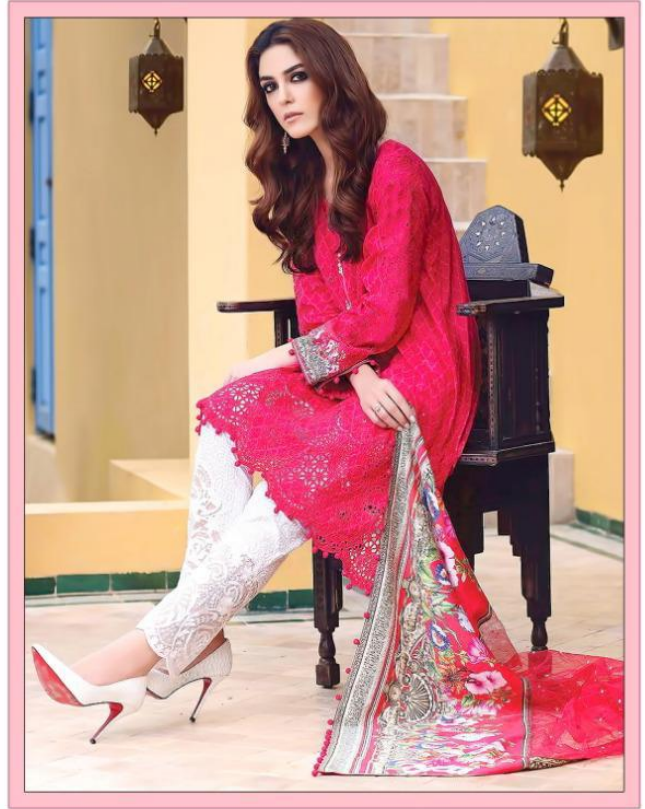

MARIYA.B.
OLD IS GOLD

1661

MARIYA.B.
OLD IS GOLD

1663

MARIYA.B.
OLD IS GOLD

1664

MARIYA.B.
OLD IS GOLD

MARIYA.B.
OLD IS GOLD

1661

1662

1663

1664

Hello to everyone

present new looking and stylish printed designs

MARIYA.B. OLD IS GOLD

D.NO.	TOP	BOTTOM (2.75-Mtr)	DUPATTA	RATE
1661	CAMBRIC COTTON (PRINT WITH SIFLI & HEAVY EMBROIDERY)	SEMI LAWN (PRINTED)	NAZMEEN (HEAVY EMBROIDERY WORK)	1099.00
1662	CAMBRIC COTTON (PRINT WITH SIFLI & HEAVY EMBROIDERY)	SEMI LAWN (PRINTED)	SIFFON PRINTED	899.00
1663	CAMBRIC COTTON (PRINT WITH SIFLI & HEAVY EMBROIDERY)	SEMI LAWN (WORK)	NET (BOX PRINT WITH DIAMOND)	951.00
1664	CAMBRIC COTTON (PRINT WITH HEAVY EMBROIDERY)	SEMI LAWN (PRINTED)	NET (HEAVY EMBROIDERY WORK)	899.00