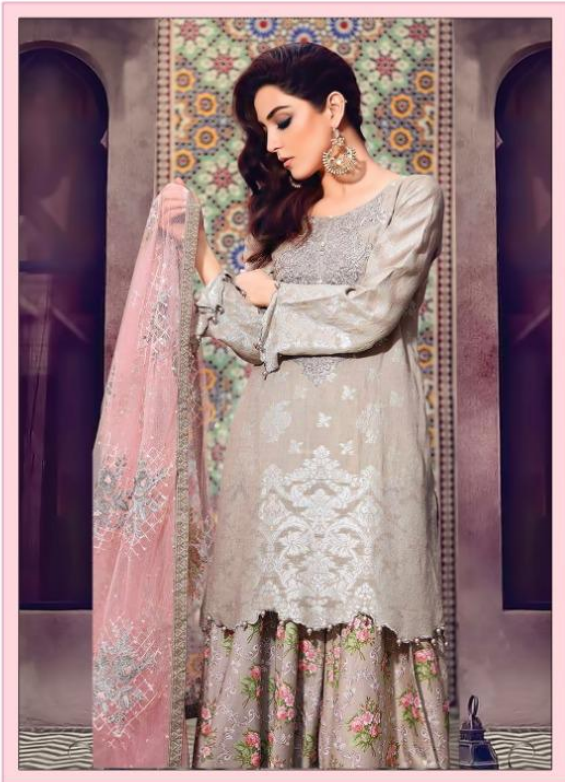

MARIYA.B.
OLD IS GOLD

1661

MARIYA.B.
OLD IS GOLD

1663

MARIYA.B.
OLD IS GOLD

1664

MARIYA.B.
OLD IS GOLD

MARIYA.B.
OLD IS GOLD

1661

1662

1663

1664

Hello to everyone

present new looking and stylish printed designs

MARIYA.B. OLD IS GOLD

D.NO.	TOP	BOTTOM (2.75-Mtr)	DUPATTA	RATE
1661	CAMBRIC COTTON (PRINT WITH SIFLI & HEAVY EMBROIDERY)	SEMI LAWN (PRINTED)	NAZMEEN (HEAVY EMBROIDERY WORK)	1099.00
1662	CAMBRIC COTTON (PRINT WITH SIFLI & HEAVY EMBROIDERY)	SEMI LAWN (PRINTED)	SIFFON PRINTED	899.00
1663	CAMBRIC COTTON (PRINT WITH SIFLI & HEAVY EMBROIDERY)	SEMI LAWN (WORK)	NET (BOX PRINT WITH DIAMOND)	951.00
1664	CAMBRIC COTTON (PRINT WITH HEAVY EMBROIDERY)	SEMI LAWN (PRINTED)	NET (HEAVY EMBROIDERY WORK)	899.00