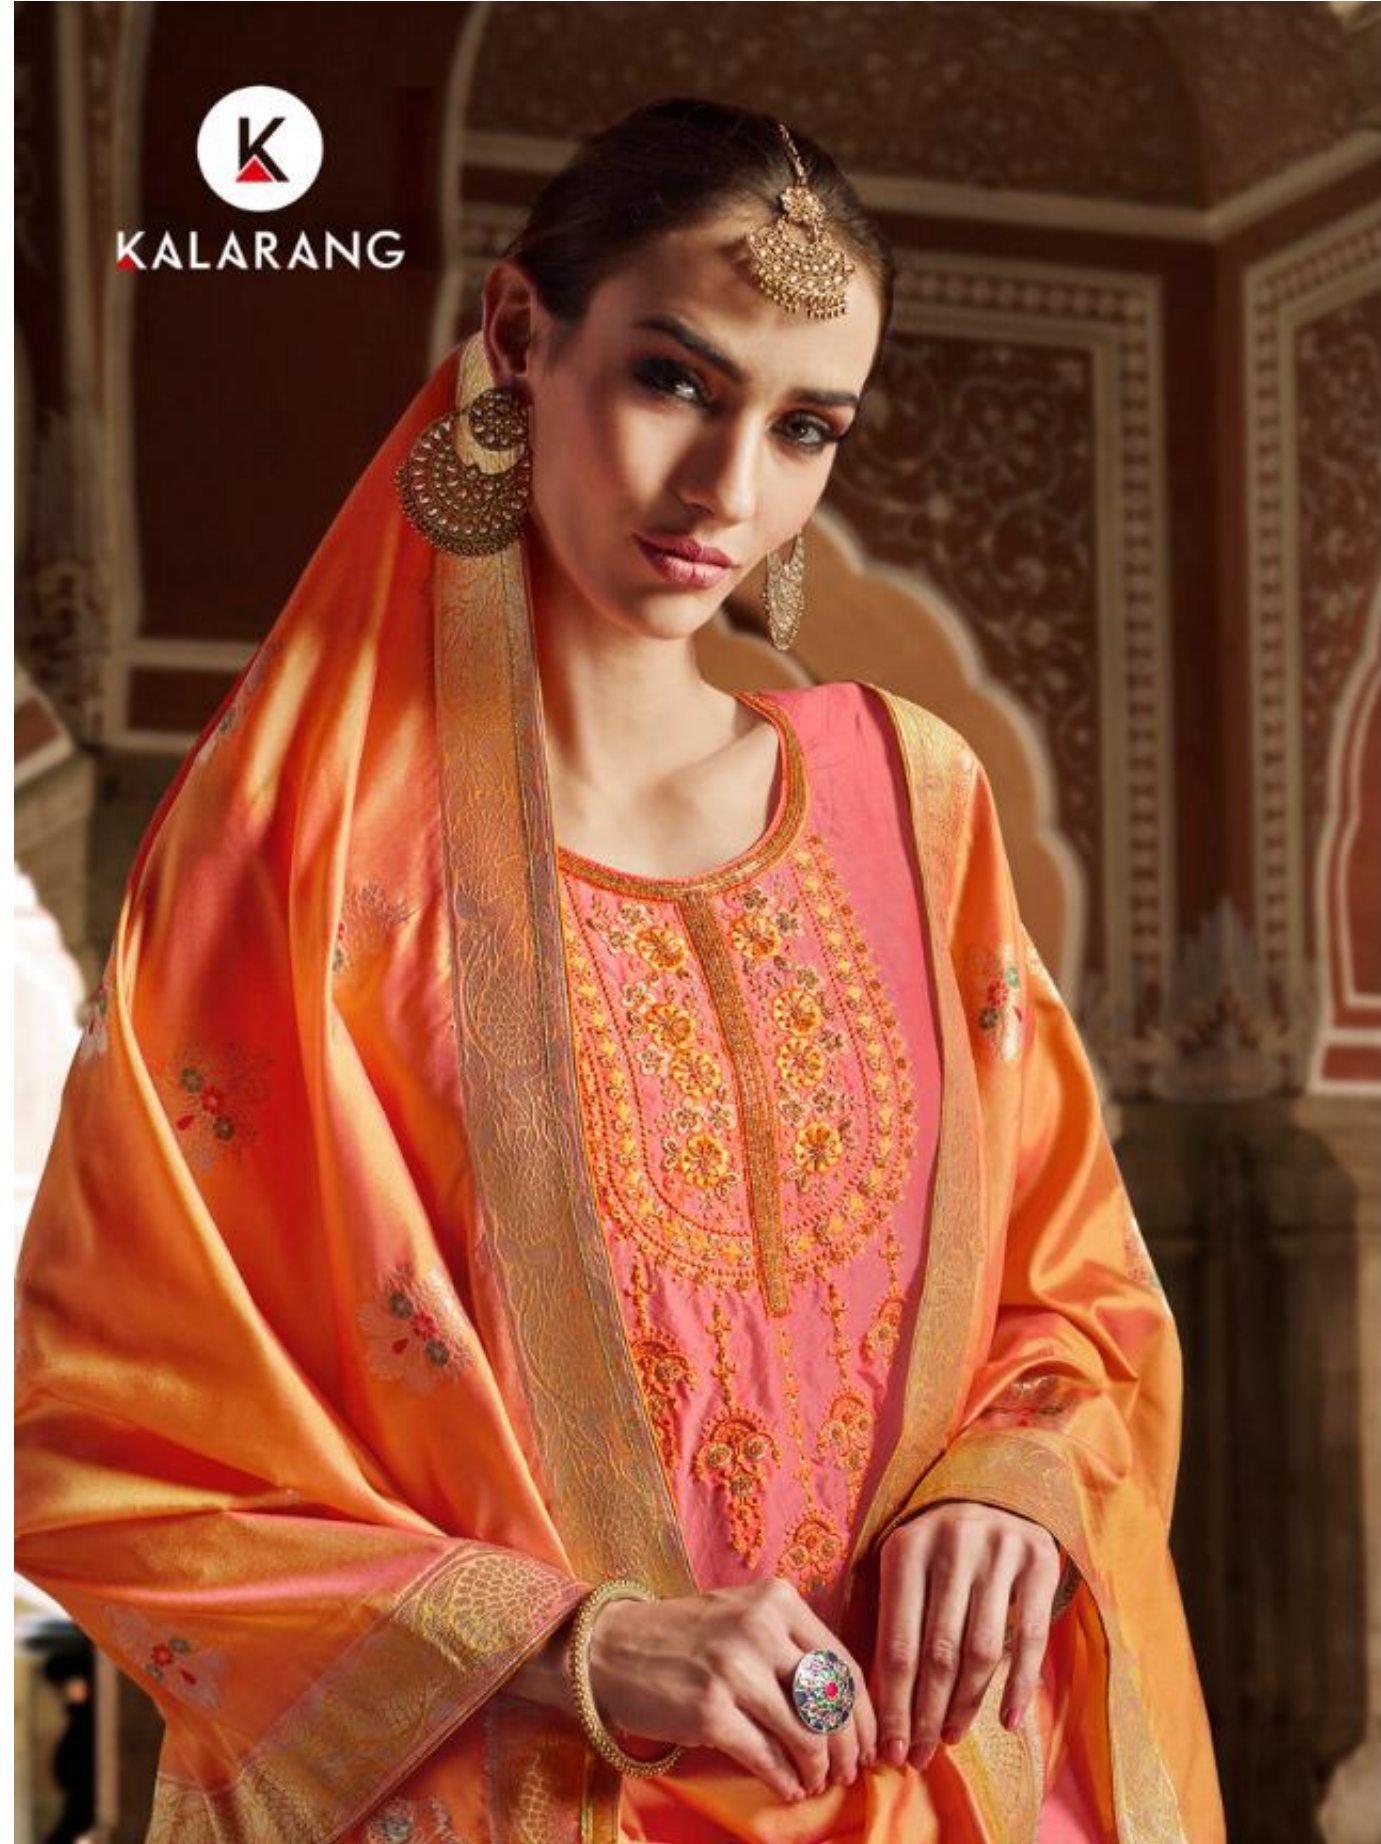

KALARANG

D.NO:- 351