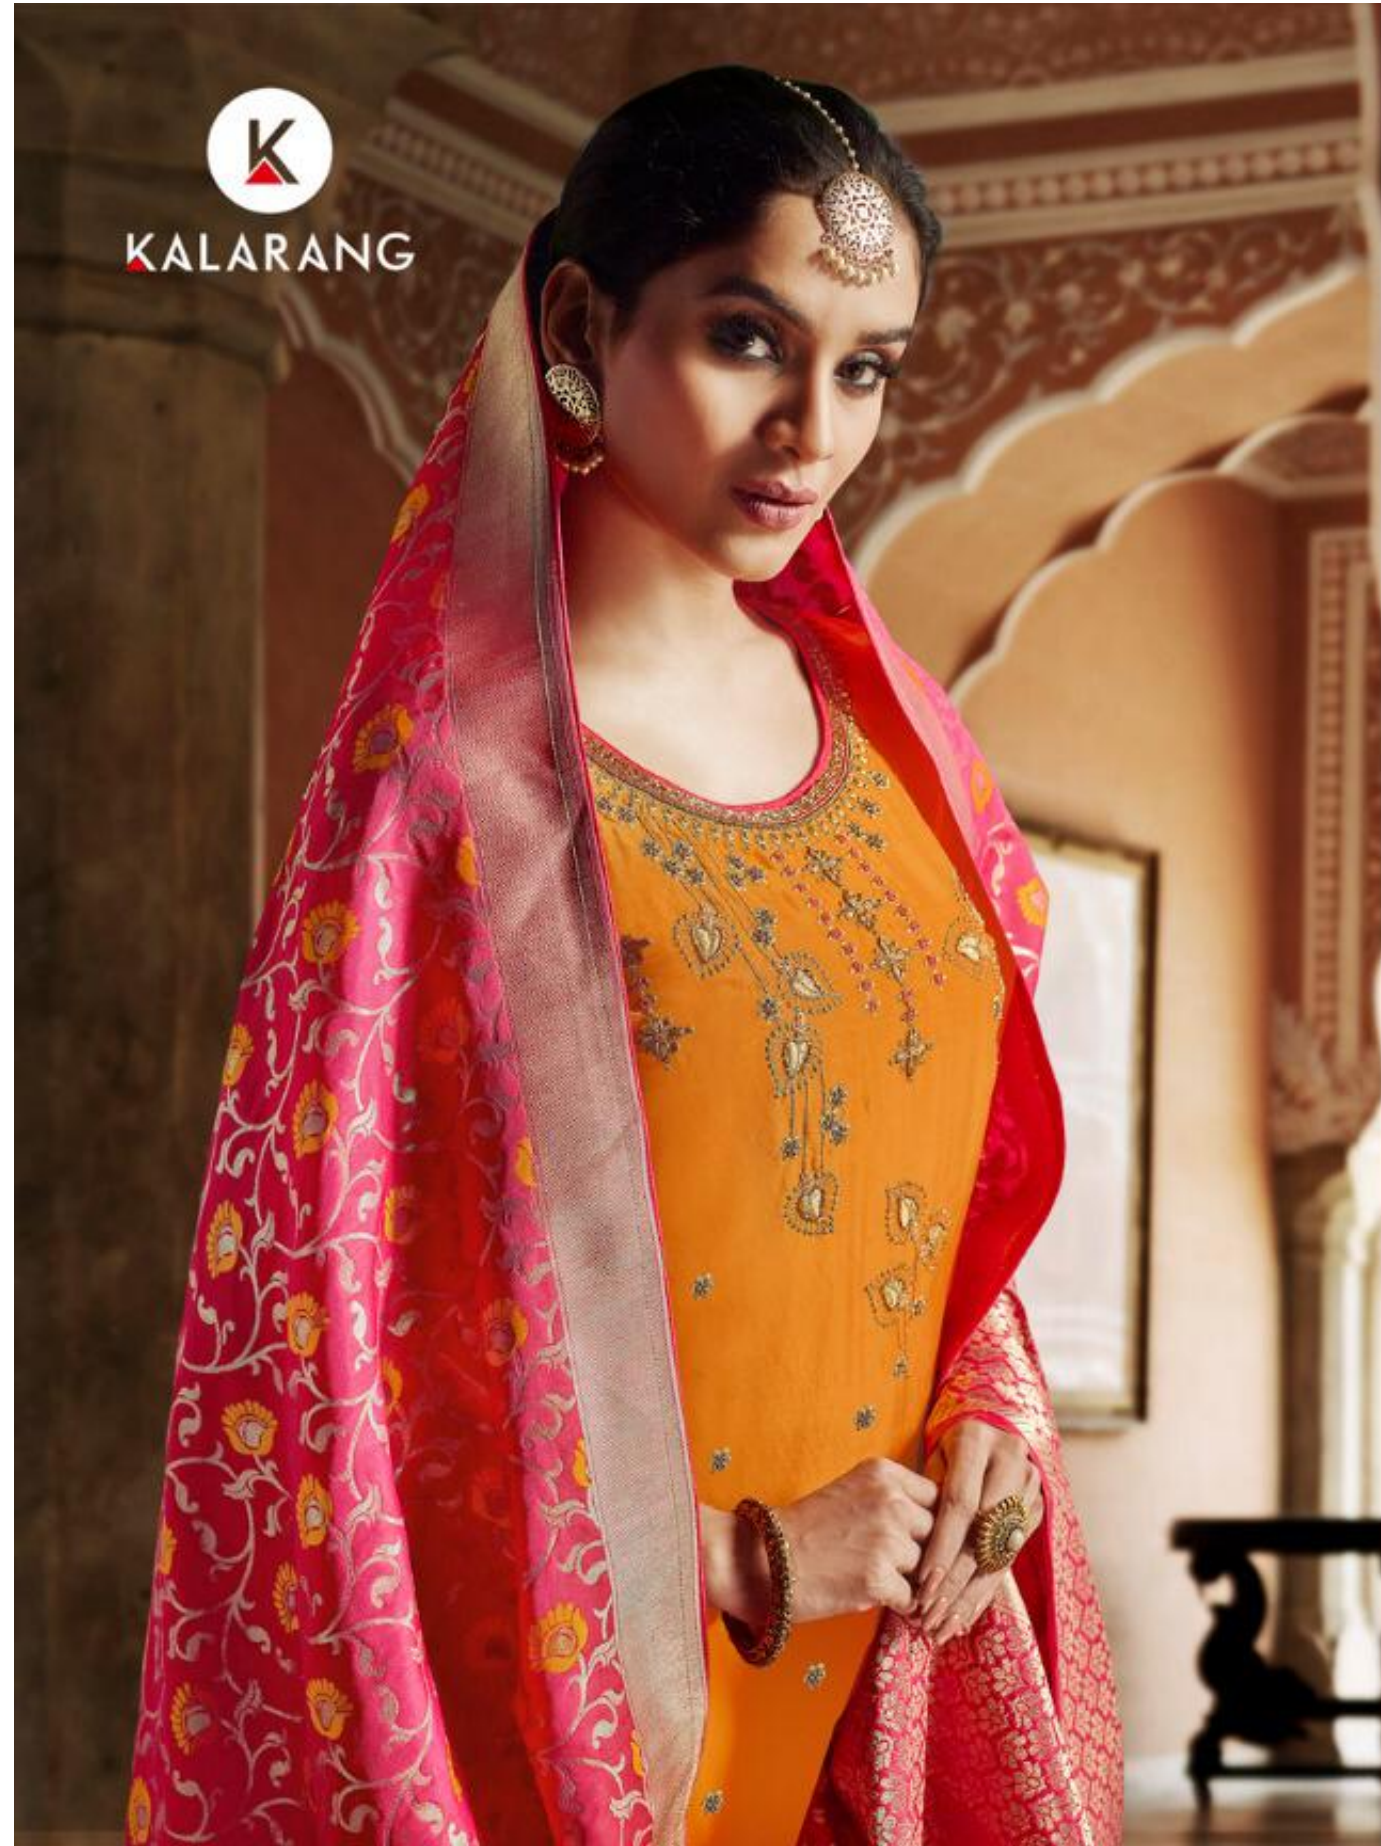

KALARANG

D.NO:- 353