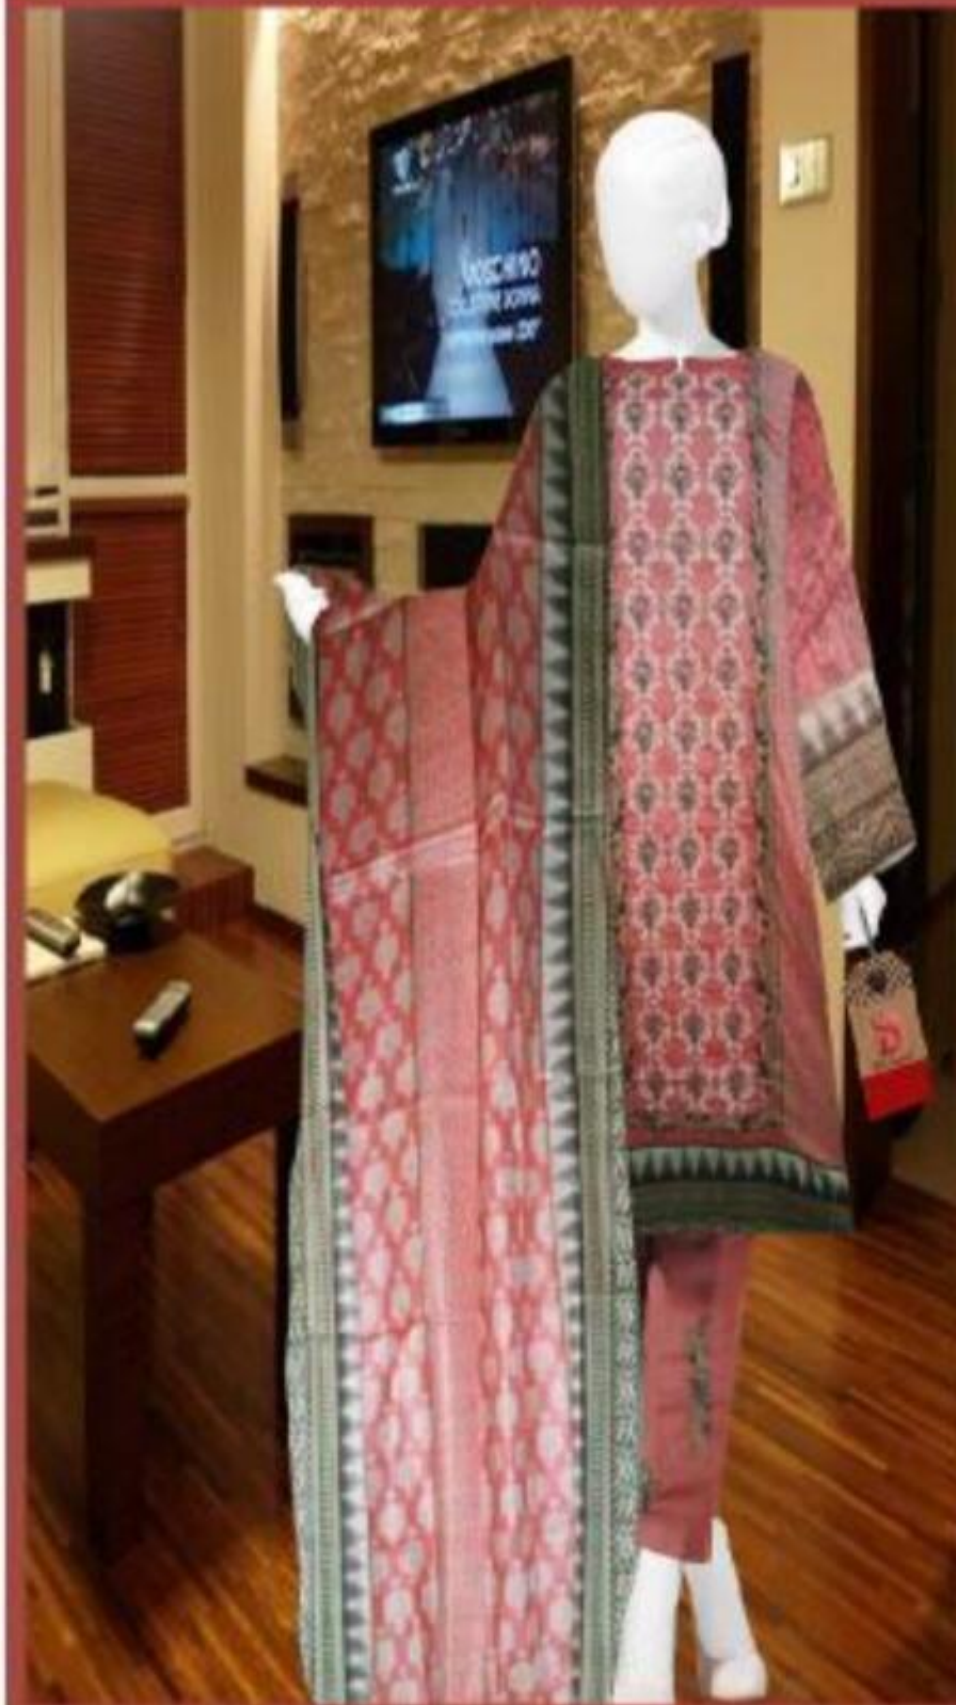

Bin Saeed

M # 064-A

Care Instructions

- Dry Clean Recommended
- Do Not Use any Type Of Bleach
- Do Not Over Expose Sun
- Fabric Is Strong, Sturdign
- Iron At Moderate Temperature

Join Us