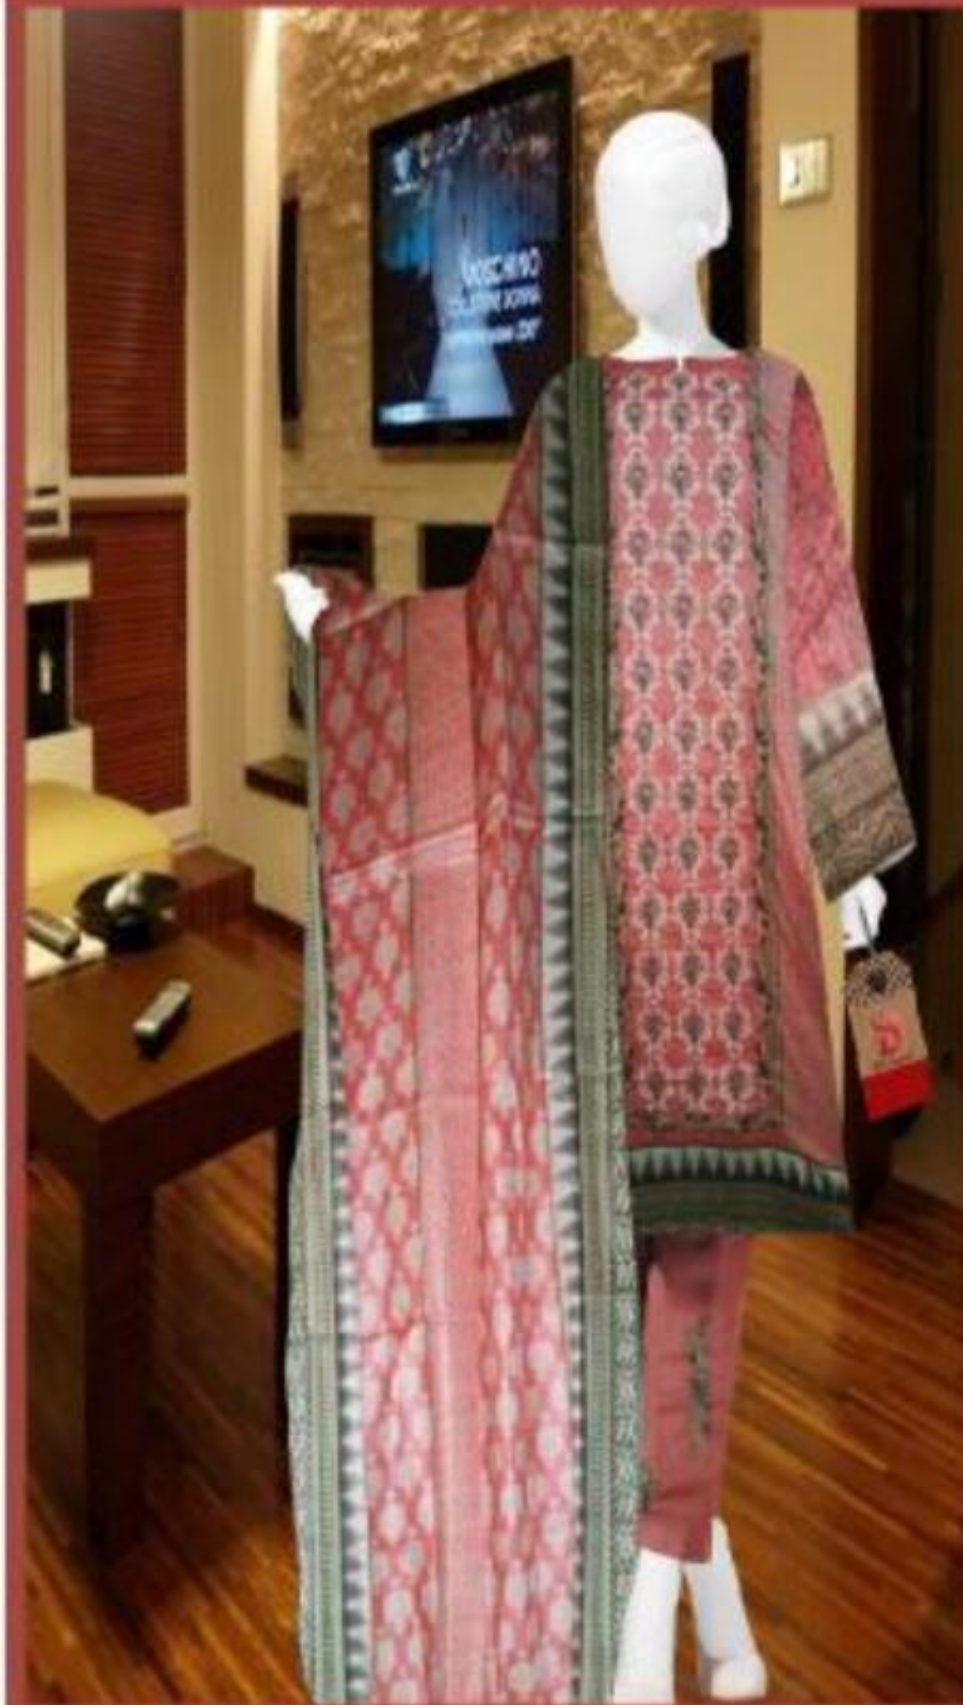

Printed
Sleeves

Emroided
Front

Printed
Lawn
Dupata

Bin Saeed

M # 064-A

Care Instructions

- Dry Clean Recommended
- Do Not Use any Type Of Bleach
- Do Not Over Expose Sun
- Fabric Is Strong, Sturdign
- Iron At Moderate Temperature