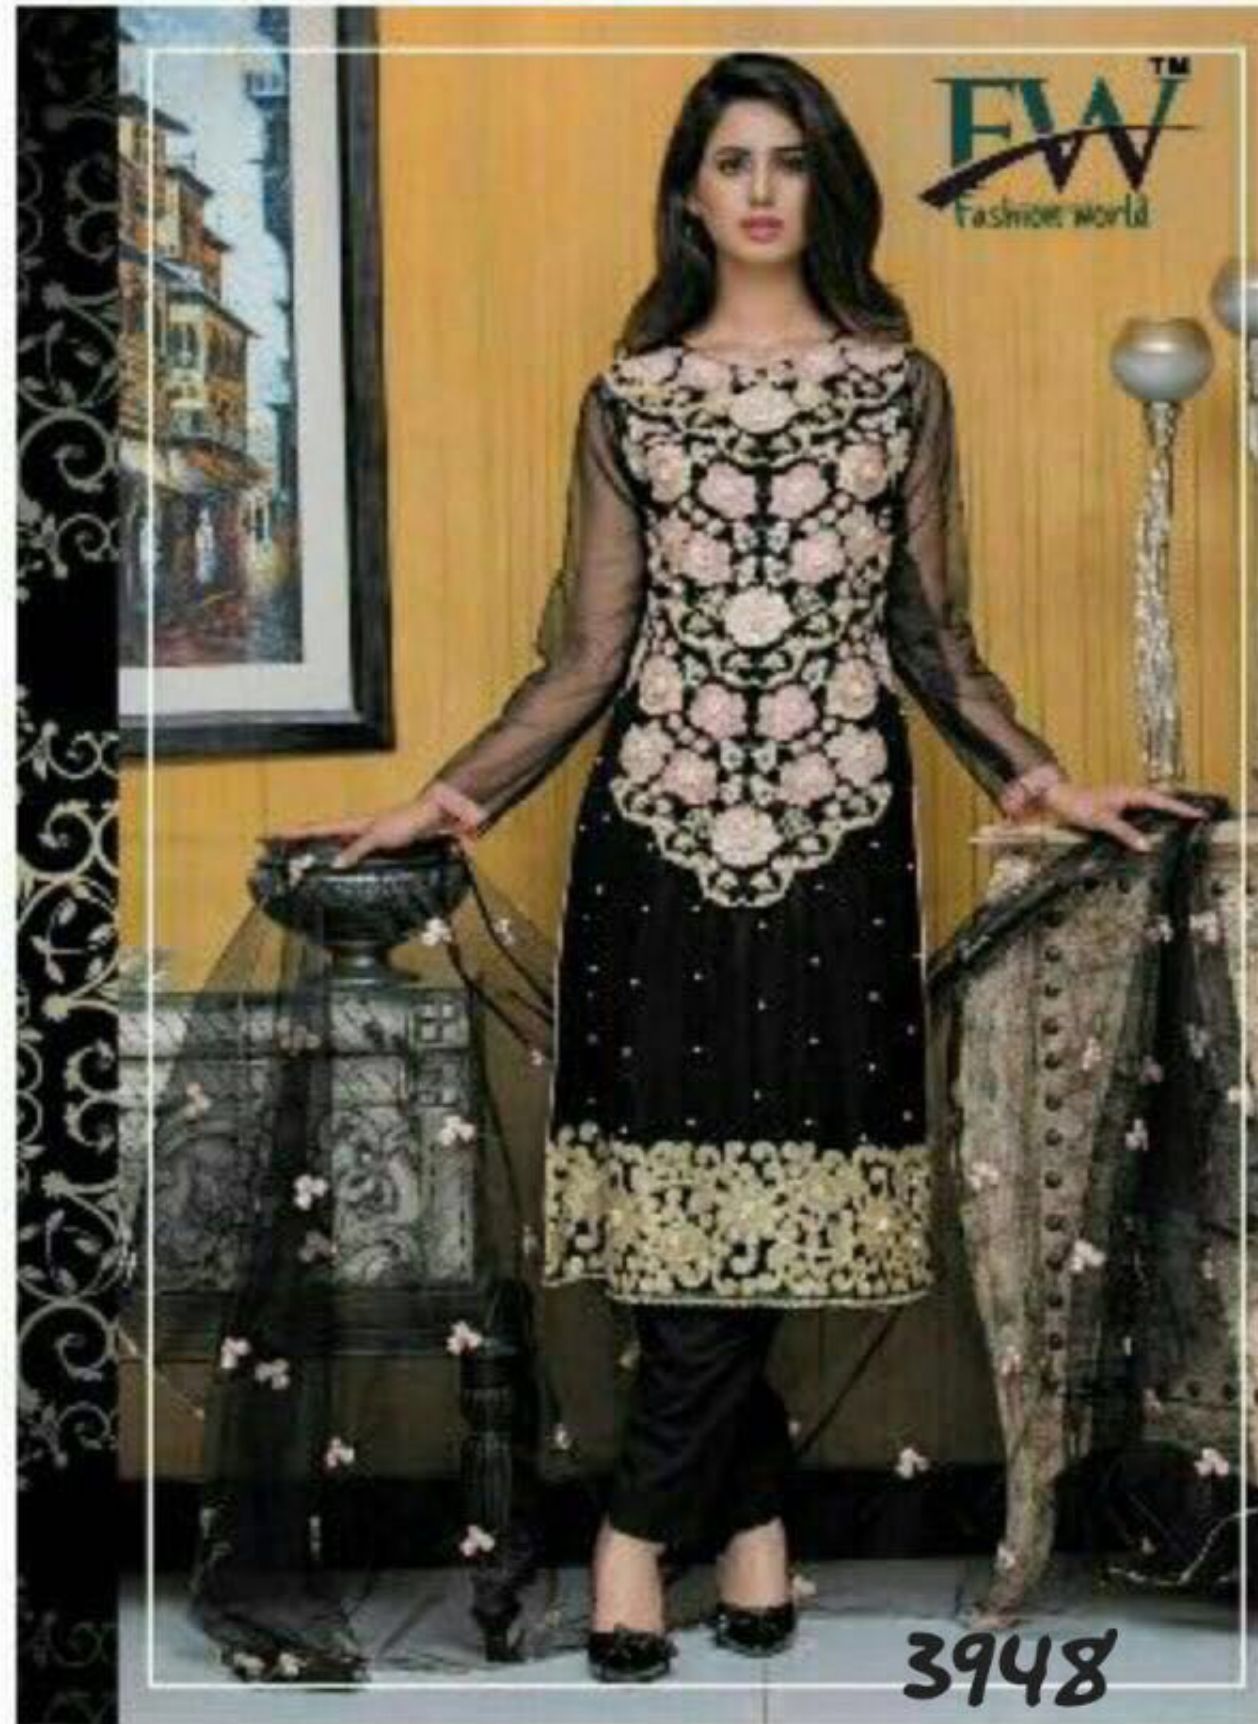

# Black Collection

3936

3948

3949

3947

DSG NO	TOP	SLEVES	BOTTOM	INNER	DUPATTA
3936	Chiffon Fully Self Embroid (1pis neck) (1 pis daman pecth)	Chiffon (embroid)	Santoon Embroid (1mtr lace for plazo)	Santoon	Silk chiffon digital print
3947	Chiffon Fully Self Embroid	Chiffon (Embroid)	Santoon Embroid (1mtr lace)	Santoon	Naazneen with fully embroid
3948	Chiffon Fully Self Embroid (pearl work) (1 mtr daman lace)	Soft Net	Santoon	Santoon	Soft net with fully embroid
3949	Chiffon Fully Self embroid	Chiffon (embroid)	Santoon Embroid (1 mtr lace)	Santoon	Naazneen with fully embroid

BLACK COLLECTION

IM-6110-B

3936

EW<sup>TM</sup>  
Fashion world

3947

EW  
Elegant World